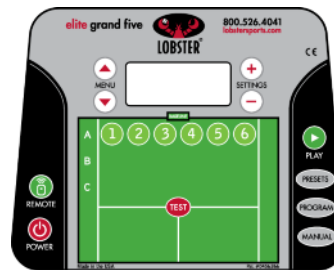

elite grand five

Elevate your game exponentially with twelve pre-loaded drills

five specifications

- **customizable drills** ..... **6 drills**
  with 6 shots each, 6 shot locations
- **pre-loaded drills** ..... **12 drills**
  grinder • power baseliner • all-courter
  moonballer • slicer • lefty • transition
  attack/defend • forehand plus
  beginner • intermediate • advanced
- **oscillation** ..... random horizontal
  random vertical
  fully random horizontal & vertical
- **two-line function** ..... **3 settings**
  narrow • medium • wide
- **ball speed** ..... 35-80 mph
- **ball capacity** 150
- **feed rate** ..... 2 to 12 seconds
- **elevation** ..... electronic, 0-60 degrees
- **spin** ..... top, back
- **court time** ..... 4-8 hrs
- **power** ..... rechargeable battery
- **weight** ..... 44 lbs